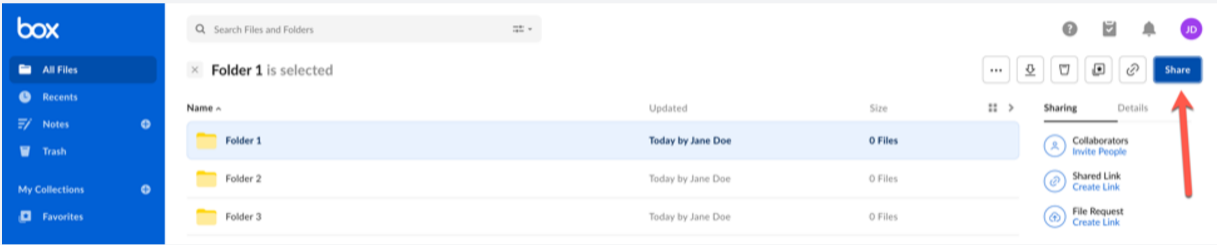

## Box user interface change on 6/7 includes new Collections feature

You're receiving this email because you're subscribed to UIT's public email list.

On **Monday, June 7, 2021**, UIT will enable a new user interface (UI) for all [University of Utah Box accounts](#).

A new organization feature called Box Collections will be added. Though no existing features will be removed with the new Box UI, the location of a few key actions will change.

### Box Collections

With Box Collections, users can create and name private collections of content, and manage and organize files and folders in a customized and meaningful way. Please [visit this vendor website](#) for more information.

### Navigation changes

When a user selects a folder row in Box, the Share button previously located on the right side of the app in the folder detail pane will now appear as a primary action in the top action bar.