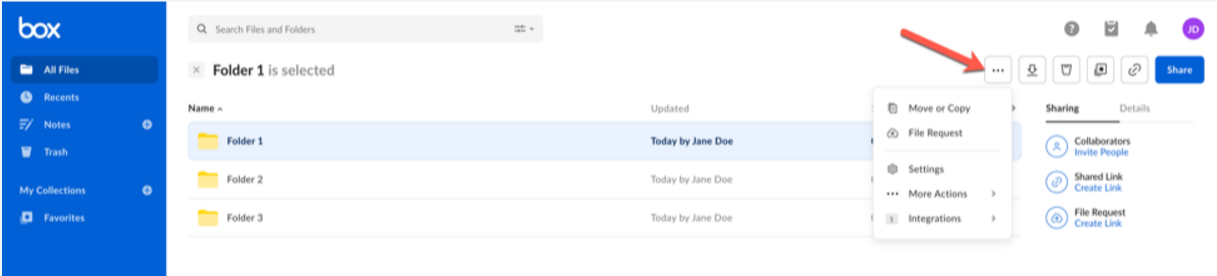

### Box Collections

With Box Collections, users can create and name private collections of content, and manage and organize files and folders in a customized and meaningful way. Please [visit this vendor website](#) for more information.

### Navigation changes

When a user selects a folder row in Box, the Share button previously located on the right side of the app in the folder detail pane will now appear as a primary action in the top action bar.

The ability to add an item to Favorites will move from the top-left breadcrumb to the top-right of the action bar, where users may add an item to Favorites or My Collections.

All action buttons in the action bar will be optimized for display based on top actions selected in Box. Previous actions will still be accessible in the top action bar. To see the full list of actions, users will simply select the ellipsis (...) button.