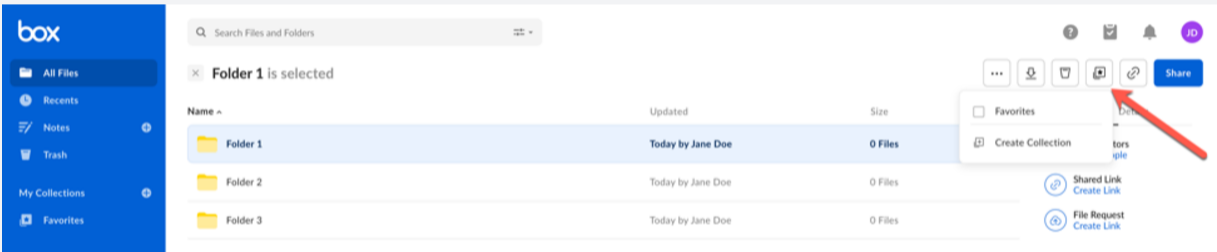

A new organization feature called Box Collections will be added. Though no existing features will be removed with the new Box UI, the location of a few key actions will change.

### Box Collections

With Box Collections, users can create and name private collections of content, and manage and organize files and folders in a customized and meaningful way. Please [visit this vendor website](#) for more information.

### Navigation changes

When a user selects a folder row in Box, the Share button previously located on the right side of the app in the folder detail pane will now appear as a primary action in the top action bar.

The ability to add an item to Favorites will move from the top-left breadcrumb to the top-right of the action bar, where users may add an item to Favorites or My Collections.

All action buttons in the action bar will be optimized for display based on top actions selected in Box. Previous actions will still be accessible in the top action bar. To see the full list of actions, users will simply select the ellipsis (...) button.