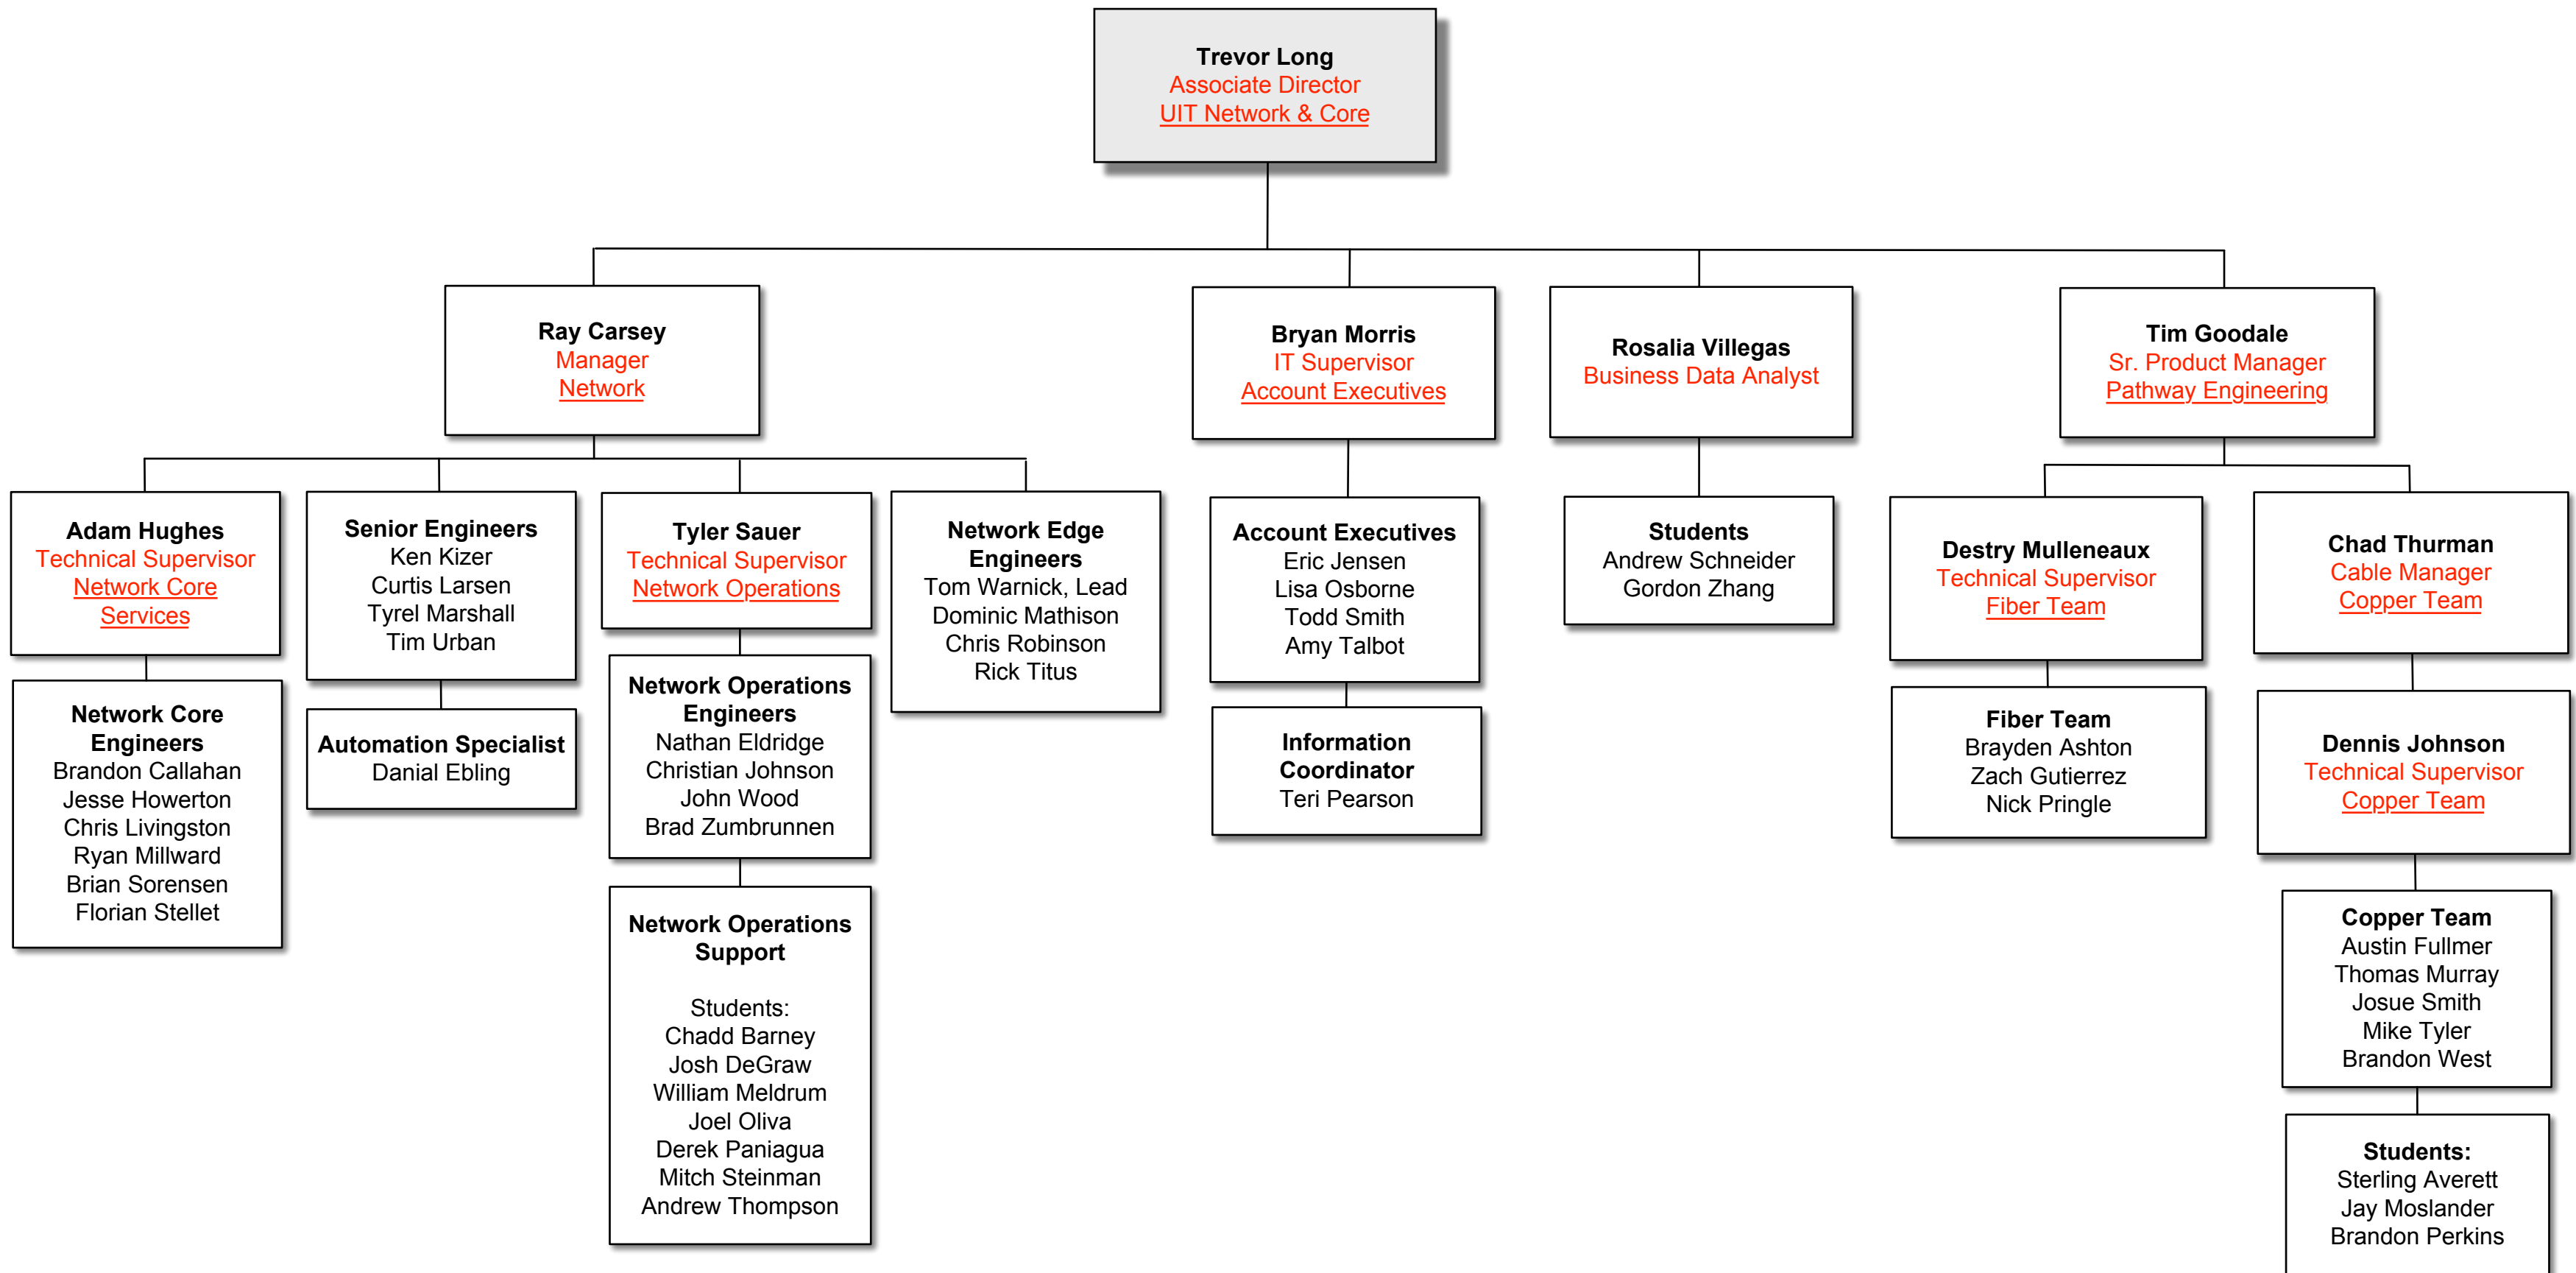

# UIT Network and Communications Infrastructure (NCI) - Network & Core

Updated 2/14/2018

[Return to the main Network and Communications Infrastructure org chart](#)

[Return to the main UIT org chart](#)