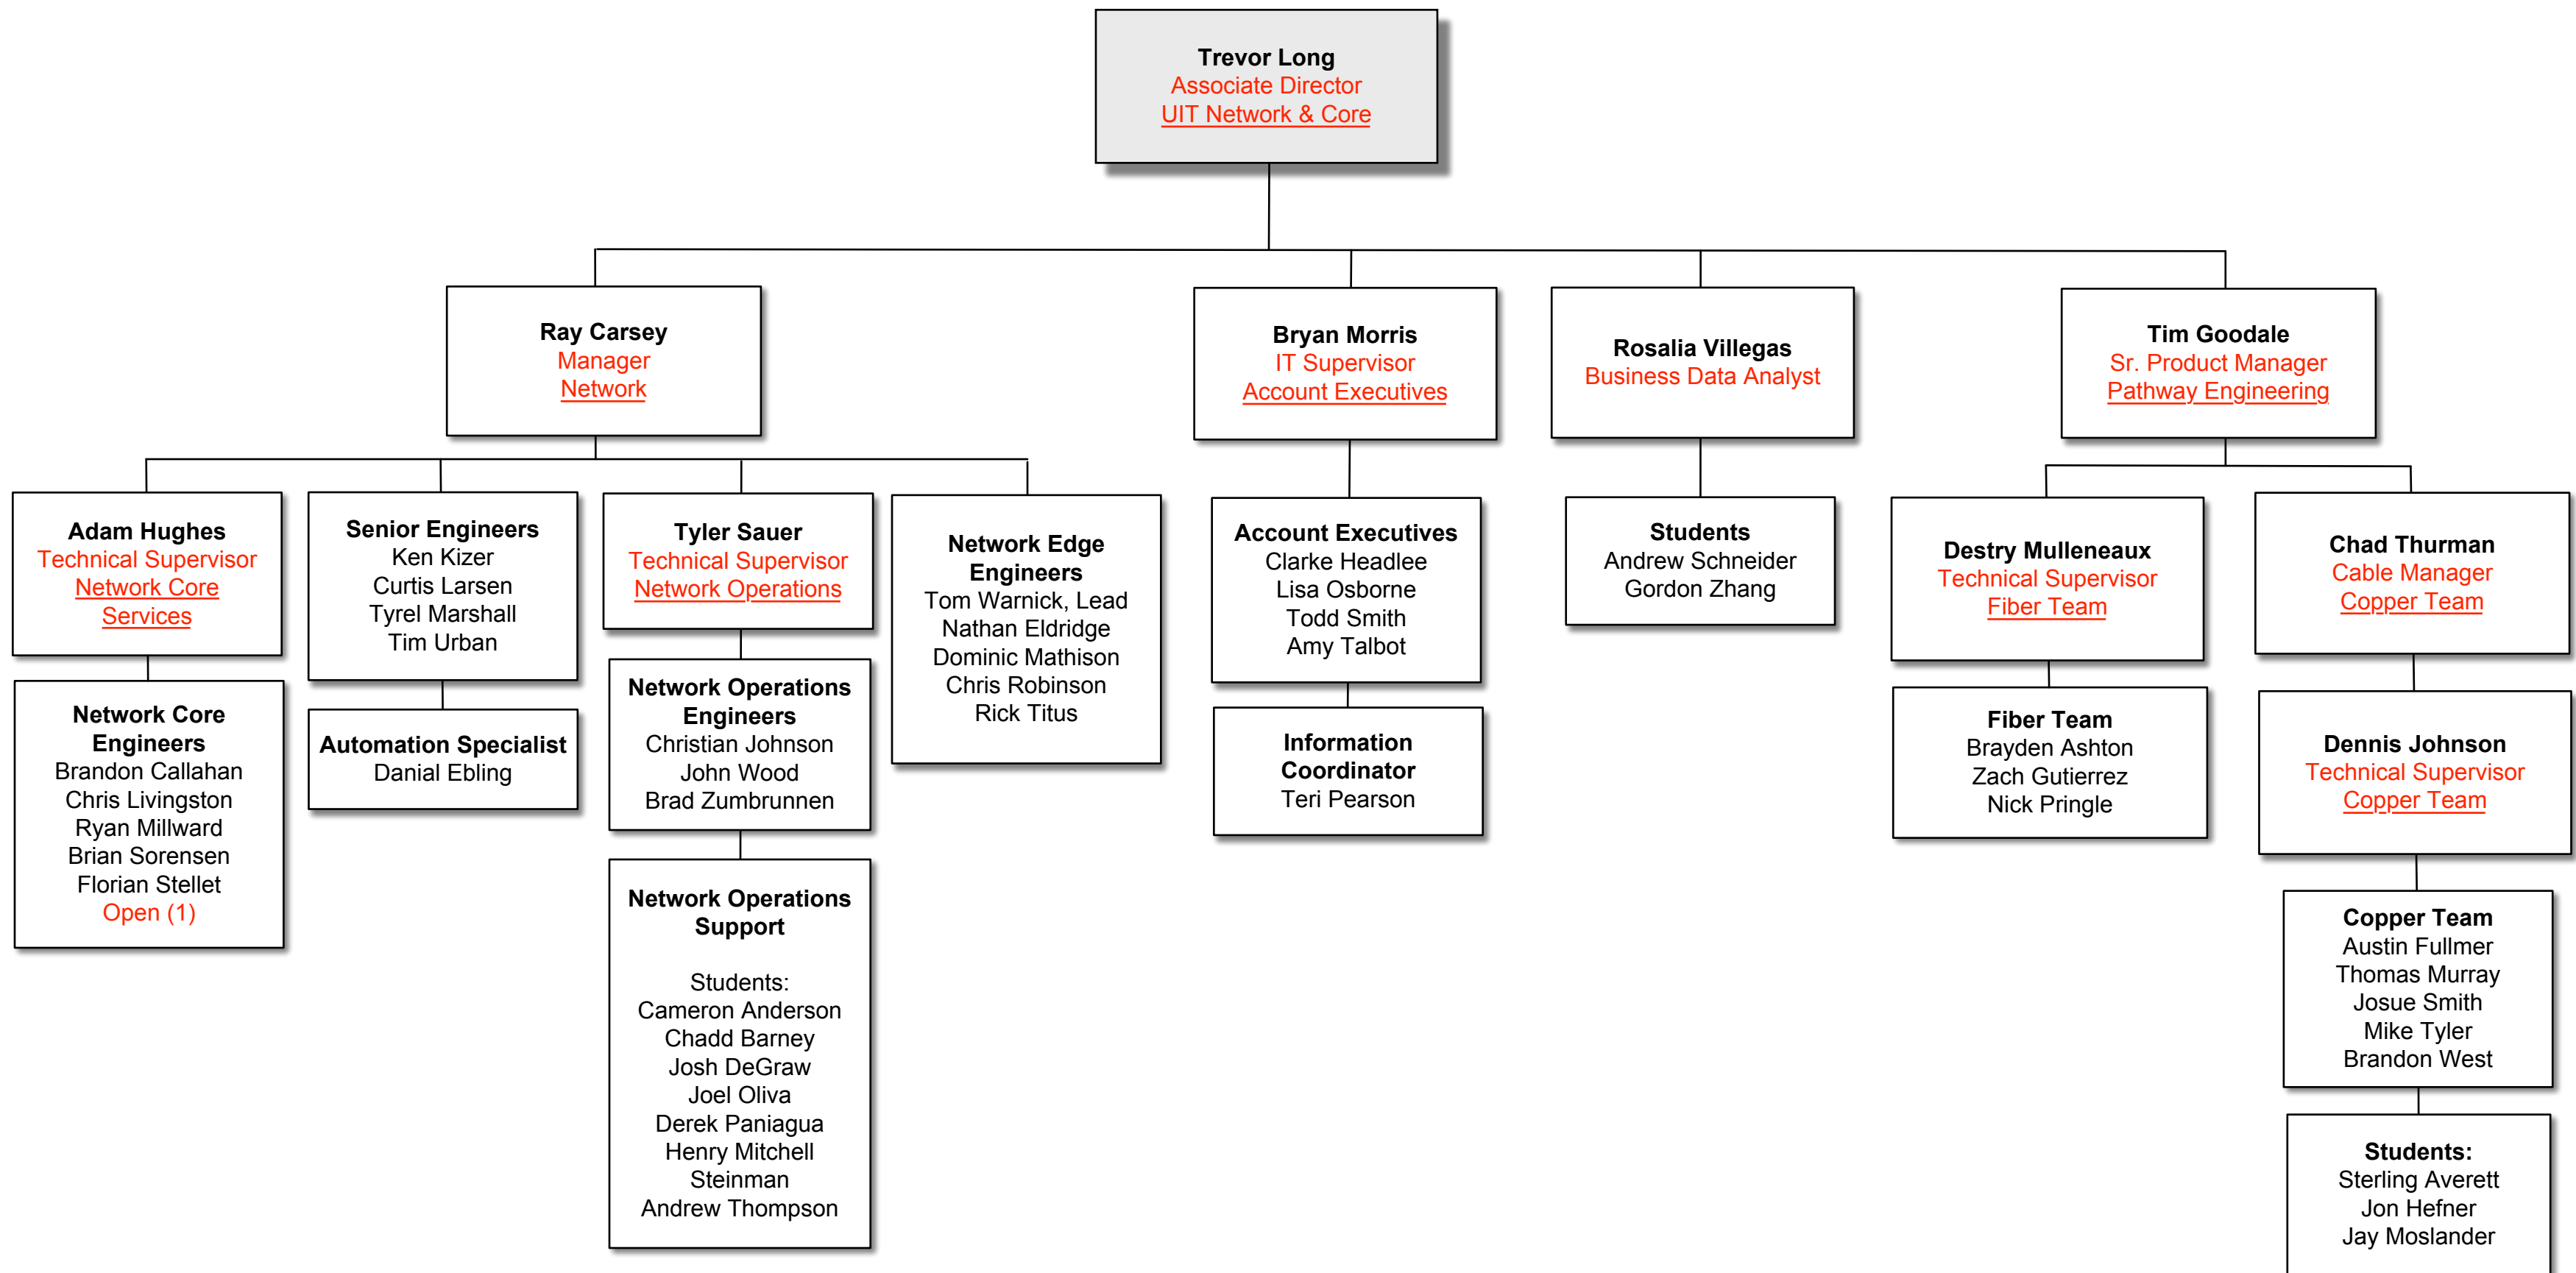

UIT Network and Communications Infrastructure (NCI) - Network & Core

Updated 9/21/2017

[Return to the main Network and Communications Infrastructure org chart](#)

[Return to the main UIT org chart](#)